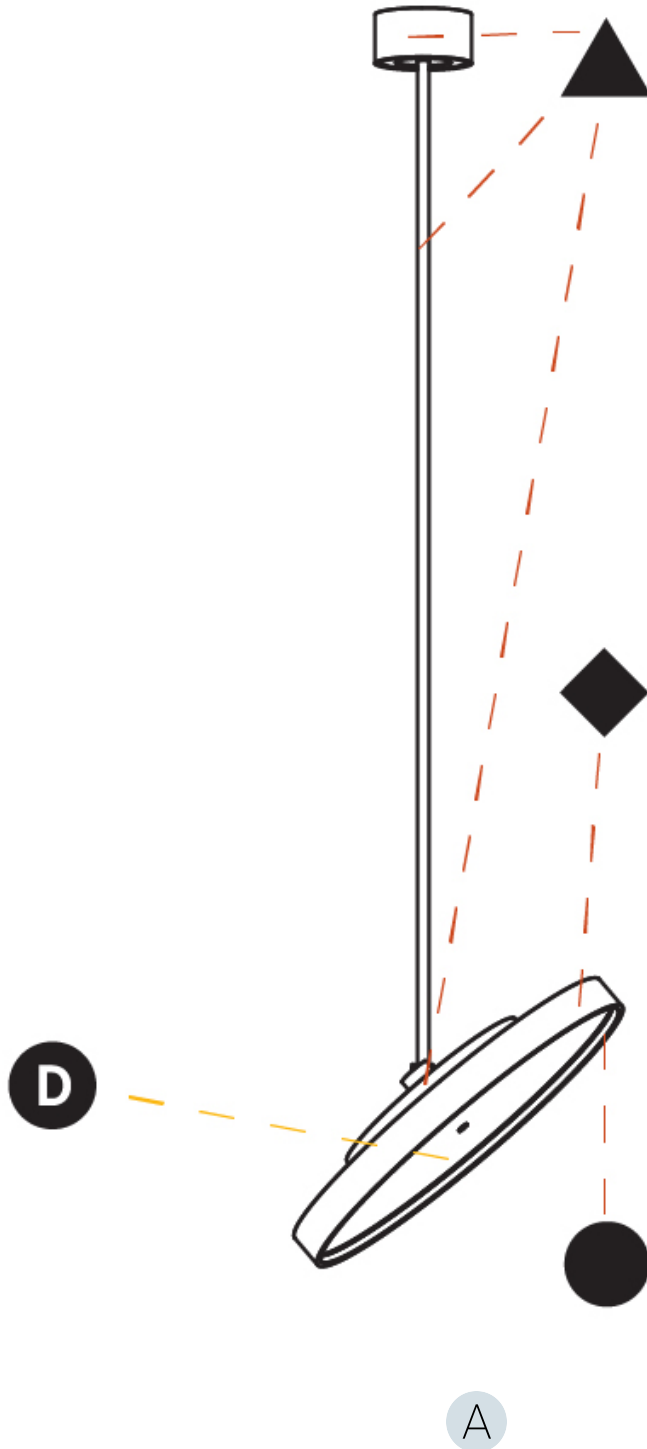

SIGN DIVA FLEX KORONA SUSPENSION

A30866-

PROJECT	_____
TYPE	_____
SPECIFIER	_____
QUANTITY	_____
DATE	_____